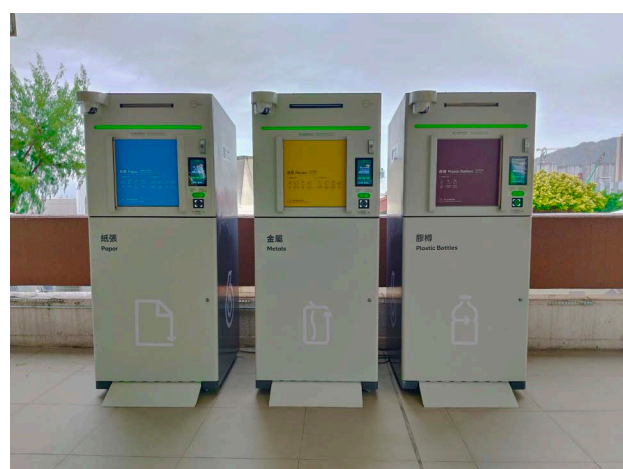

9 三聖商場一樓近1號舖走廊
Corridor near Shop No. 1, 1/F, Sam Shing Shopping Centre