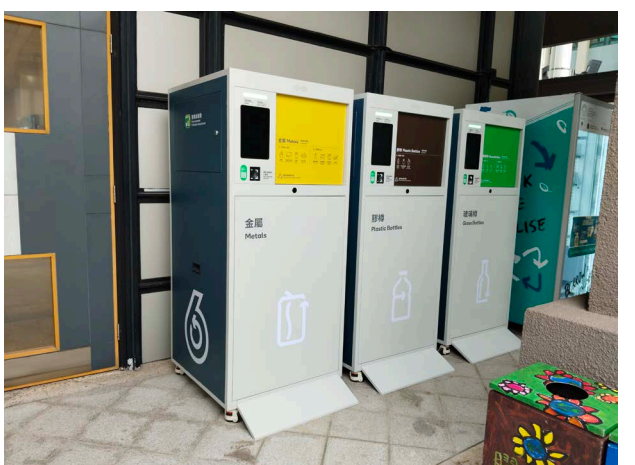

5 良景廣場南座L3層 (近L305-L306 號舖)  
Level 3, Southern Block, Leung King Plaza  
(Near Shop No. L305-L306)

6 嶺南大學劉李婉嫻康樂樓地下 (近餐廳出入口側)  
G/F, Lau Lee Yuen Haan Amenities Building, Lingnan University  
(beside the Canteen Entrance/Exit)