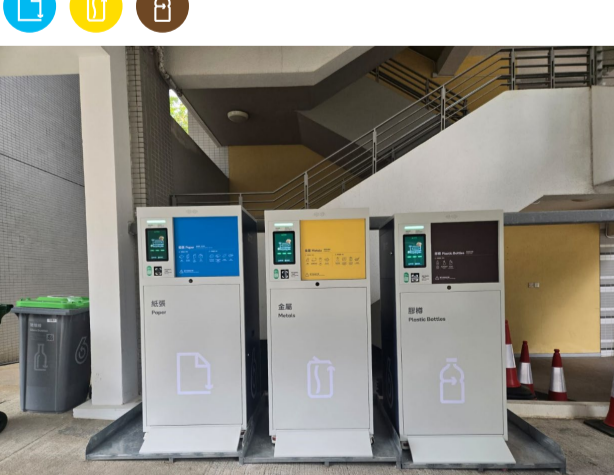

13 沙田廣場購物中心L1層(近扶手梯)
L1/F (near Escalators), Shatin Plaza

14 新翠商場2樓 (近E1扶手電梯)
2/F, Sun Chui Shopping Centre (Near Escalator no.1)

15 香港恒生大學袁炳濤校園羅許潔珊樓地下外
Outside G/F, Lo Hui Kit San Building, Hong Kong
The Hang Seng University of Hong Kong