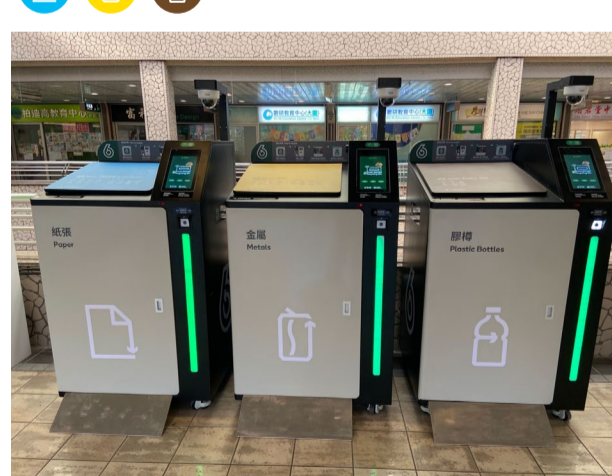

15 香港恒生大學袁炳濤校園羅許潔珊樓地下外
Outside G/F, Lo Hui Kit San Building, Hong Kong
The Hang Seng University of Hong Kong