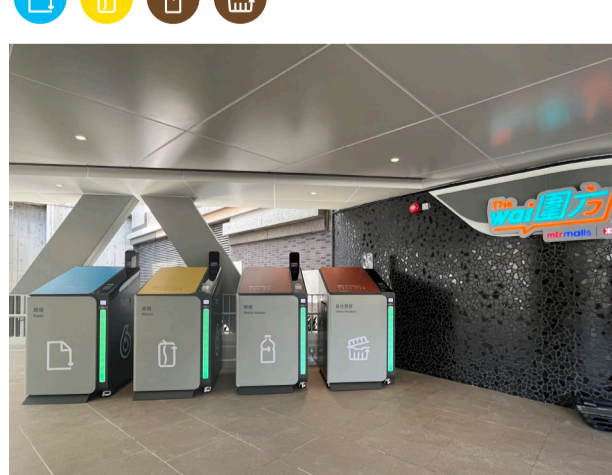

17 禾輦廣場G/F對出有蓋通道 (近載貨升降機)
Covered Walkway, G/F, Wo Che Plaza (near Cargo Lift)