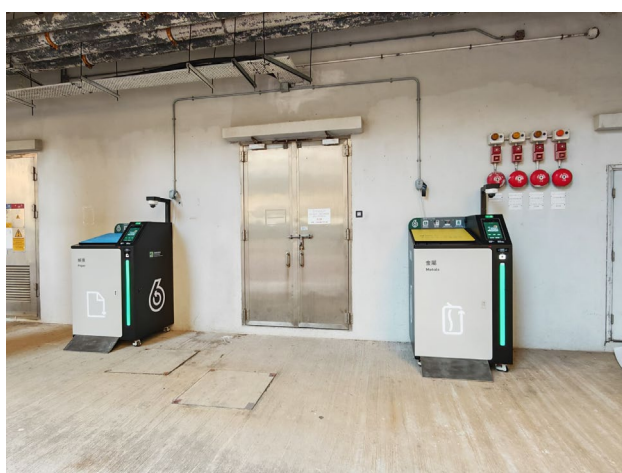

玻璃樽  
Glass Bottles

- 1 淘大商場一樓近F162-168舖  
Next to Shop F162-168, 1/F, Amoy Plaza

- 2 樂華商場3樓 (近勤華樓)  
3/F, Lok Wah Commercial Centre (near Kan Wah House)

- 3 寶達B停車場地下(近達信樓)  
G/F, Po Tat Carpark B (near Tat Shun House)