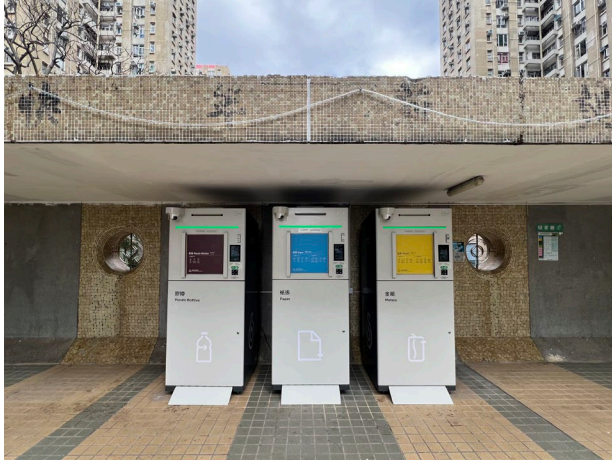

回收種類
Recyclables

使用智能回收箱時請遵循個別場地的開放時間及使用場地安排
Please follow the venue's opening hours and usage arrangement when using the smart recycling bins

紙張
Paper

金屬
Metals

膠樽
Plastic Bottles

其他塑膠
Other Plastics

玻璃樽
Glass Bottles

1. 1 淘大商場一樓近F162-168舖
   Next to Shop F162-168, 1/F, Amoy Plaza

1. 2 樂華商場3樓 (近勤華樓)
   3/F, Lok Wah Commercial Centre (near Kan Wah House)

1. 3 寶達B停車場地下(近達信樓)
   G/F, Po Tat Carpark B (near Tat Shun House)

1. 4 秀茂坪南邨秀美樓地下
   G/F, Sau Mei House, Sau Mau Ping South Estate

1. 5 德田廣場2樓 (近洗手間)
   2/F (near Toilet), Tak Tin Plaza

1. 6 翠屏(北)商場M2層(綜合商業大樓)
   M2 Floor, Tsui Ping North Shopping Circuit (Commercial Complex)

1. 7 淘大花園N座平台後門*
   Podium Floor, Block N, Amoy Gardens*

1. 8 麗港城 (第一期) 第二座後的有蓋通道*
   Covered Passage behind Block 2, Laguna City (Phase 1)*

1. 9 滙景花園第二座保安控制室外迴旋處*
   Roundabout near Security Control Room, Block 2, Sceneway Garden*

1. 10 順緻苑連接順成閣及順輝閣的有蓋行人天橋(中橋)*
   Bridge connecting Shun Shing House and Shun Fai House, Shun Chi Court*

1. 11 德福花園平台I座(業主委員會側)*
   Block I (near Owners' Committee Office), Podium Floor, Telford Gardens*

*只供該屋苑居民/該機構學生及教職員使用
For residents of the estate/students and teaching staff use only